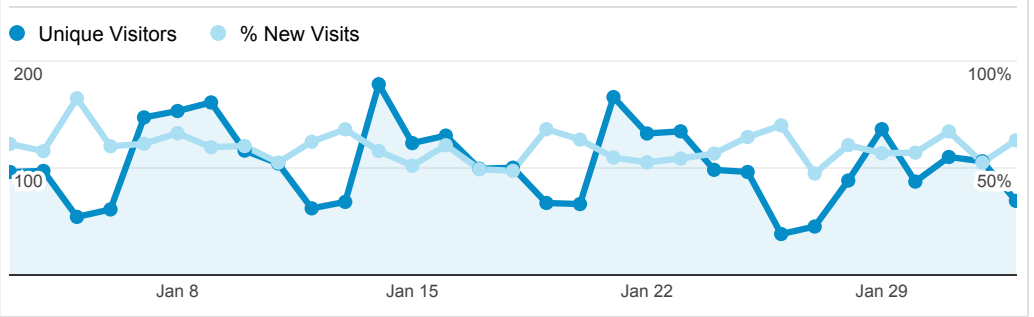

New Visits by Keyword

Keyword	New Visits
(not set)	1,911
(not provided)	114
[xxxx]	100
[xxxx]	15
[xxxx]	10
[xxxx]	8
[xxxx]	7
[xxxx]	7
[xxxx]	6
[xxxx]	5

Visits by Browser

Browser	Visits
Internet Explorer	1,259
Safari	1,184
Firefox	739
Chrome	711
Android Browser	103
Safari (in-app)	31

Traffic Source

Traffic Type	% New Visits
organic	62.41%
referral	58.90%
direct	55.74%

Bounce Rate

Unique Visitors and % New Visits

Avg. Visit Duration and Pages / Visit

Goal Completions

Visits