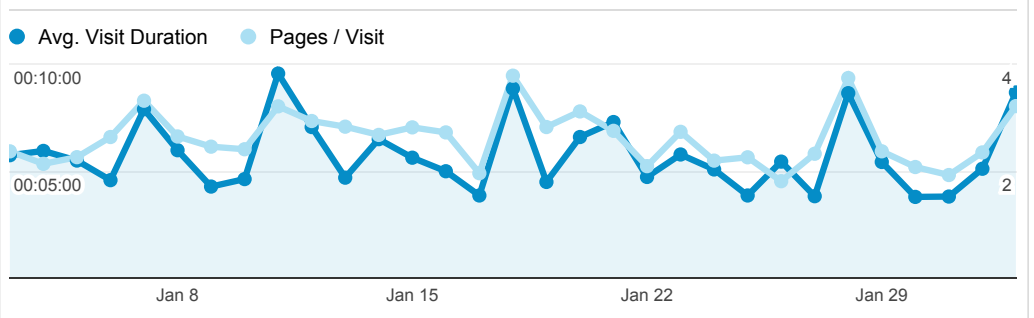

New Visits by Keyword

Keyword	New Visits
(not set)	1,911
(not provided)	114
[xxxx]	100
[xxxx]	15
[xxxx]	10
[xxxx]	8
[xxxx]	7
[xxxx]	7
[xxxx]	6
[xxxx]	5

Visits by Browser

Browser	Visits
Internet Explorer	1,259
Safari	1,184
Firefox	739
Chrome	711
Android Browser	103
Safari (in-app)	31

Traffic Source

Traffic Type	% New Visits
organic	62.41%
referral	58.90%
direct	55.74%

Bounce Rate

Unique Visitors and % New Visits

Avg. Visit Duration and Pages / Visit

Goal Completions

Visits